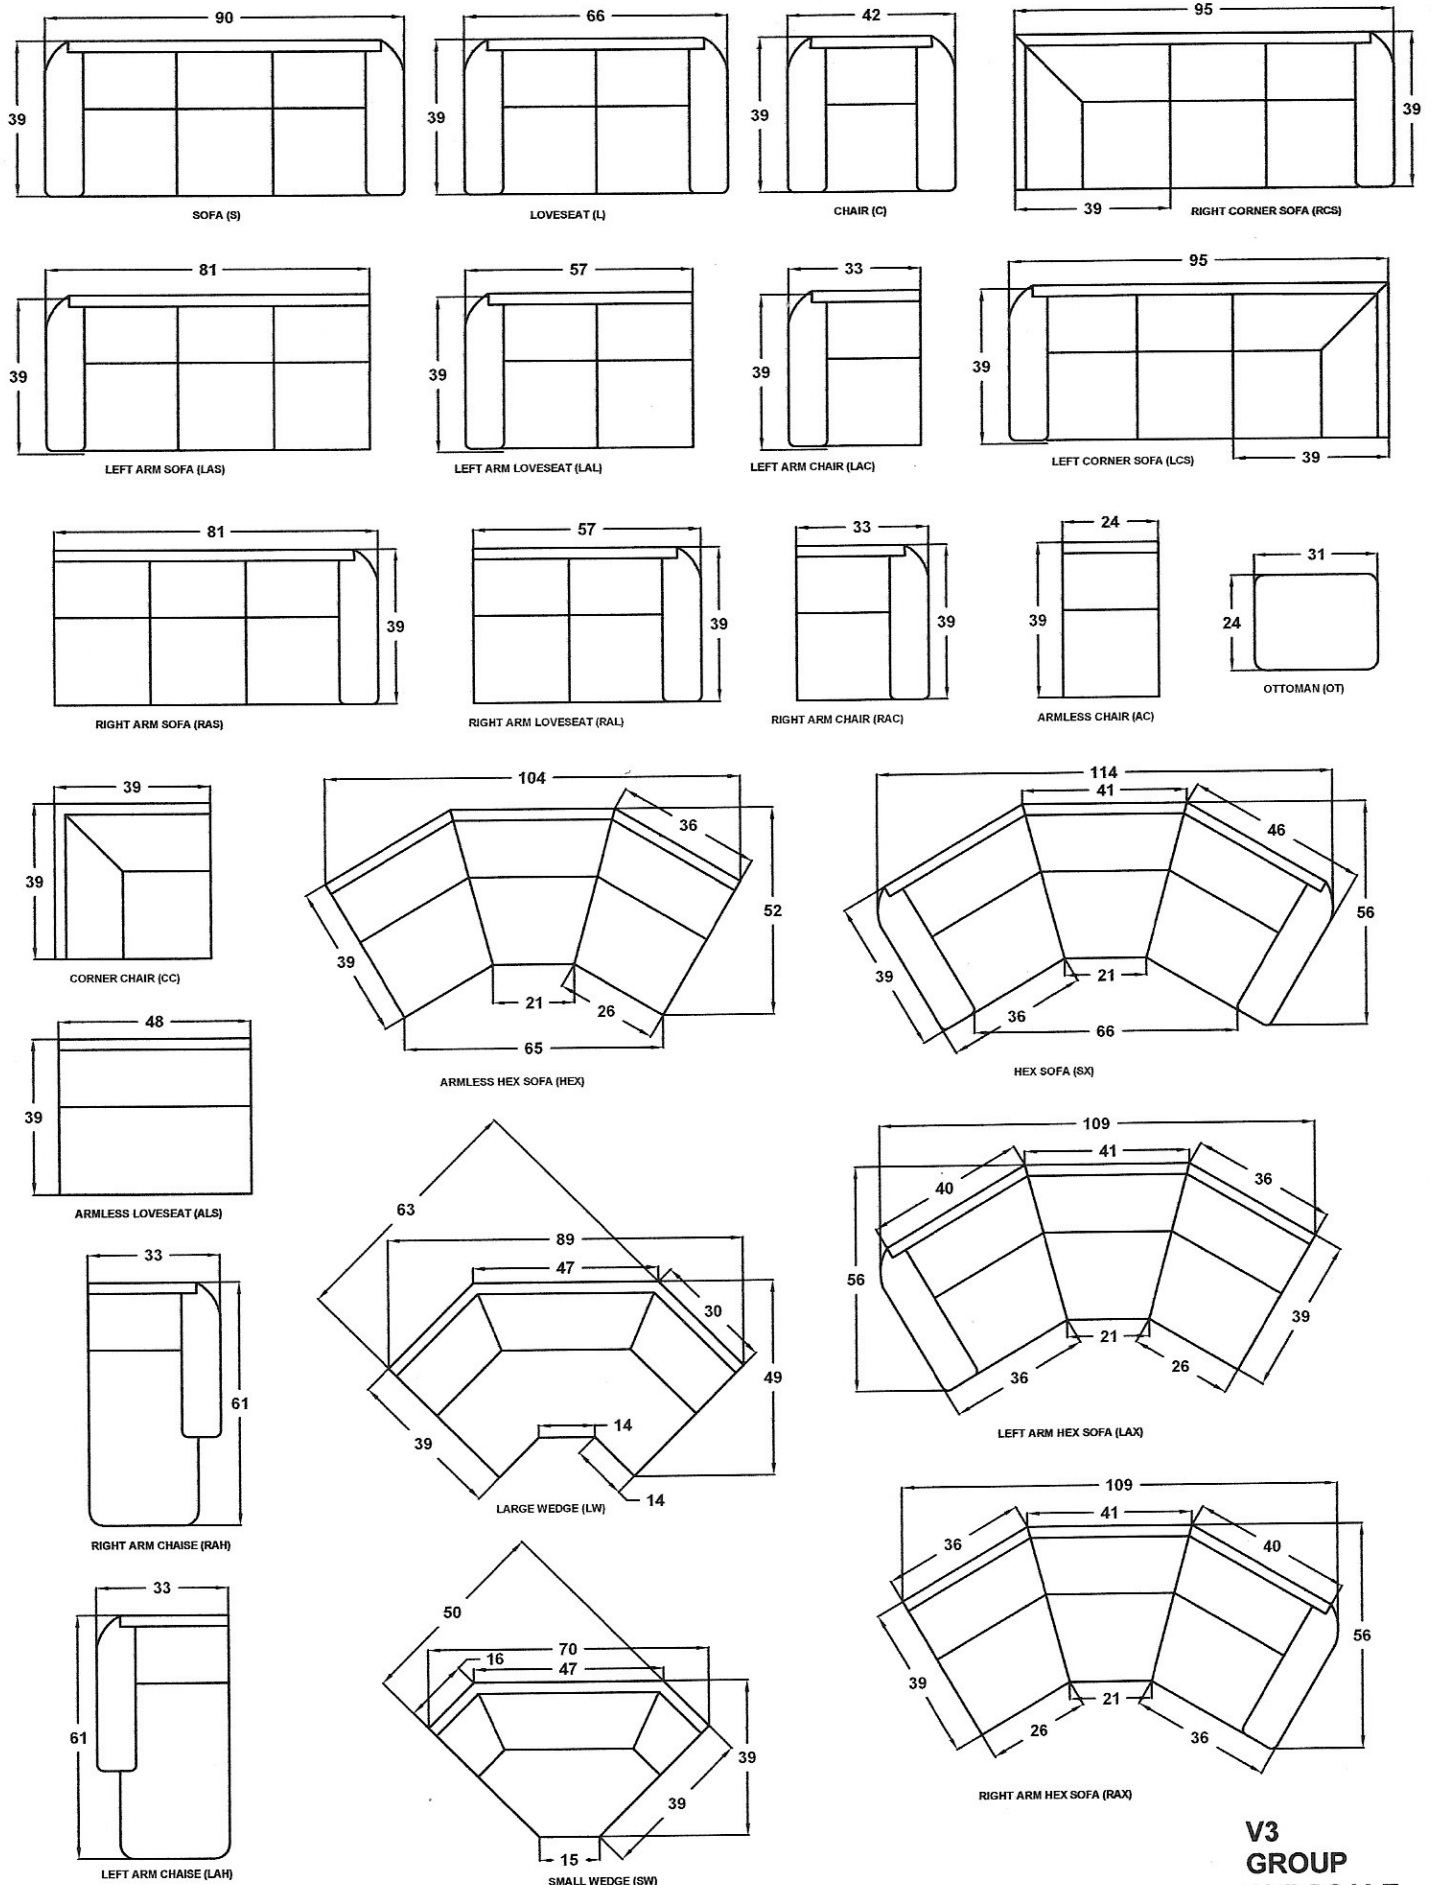

V1 & V4
GROUP
1/4" SCALE

V3
GROUP
1/4" SCALE

SOFA (S)

LOVESEAT (L)

CHAIR (C)

RIGHT CORNER SOFA (RCS)

LEFT ARM SOFA (LAS)

LEFT ARM LOVESEAT (LAL)

LEFT ARM CHAIR (LAC)

LEFT CORNER SOFA (LCS)

RIGHT ARM SOFA (RAS)

RIGHT ARM LOVESEAT (RAL)

RIGHT ARM CHAIR (RAC)

ARMLESS CHAIR (AC)

OTTOMAN (OT)

CORNER CHAIR (CC)

RIGHT ARM HEX SOFA (RAX)

**V2
GROUP
1/4" SCALE**

SOFA (S)

LOVESEAT (L)

CHAIR (C)

RIGHT CORNER SOFA (RCS)

LEFT ARM SOFA (LAS)

LEFT ARM LOVESEAT (LAL)