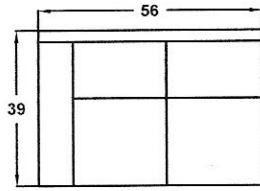

ARMLESS HEX SOFA (HEX)

HEX SOFA (SX)

ARMLESS LOVESEAT (ALS)

LARGE WEDGE (LW)

LEFT ARM HEX SOFA (LAX)

RIGHT ARM CHAISE (RAH)

LEFT ARM CHAISE (LAH)

SMALL WEDGE (SW)

RIGHT ARM HEX SOFA (RAX)

**V2
GROUP
1/4" SCALE**

SOFA (S)

LOVESEAT (L)

CHAIR (C)

RIGHT CORNER SOFA (RCS)

LEFT ARM SOFA (LAS)

LEFT ARM LOVESEAT (LAL)

LEFT ARM CHAIR (LAC)

LEFT CORNER SOFA (LCS)

RIGHT ARM SOFA (RAS)

RIGHT ARM LOVESEAT (RAL)

RIGHT ARM CHAIR (RAC)

ARMLESS CHAIR (AC)

OTTOMAN (OT)

CORNER CHAIR (CC)