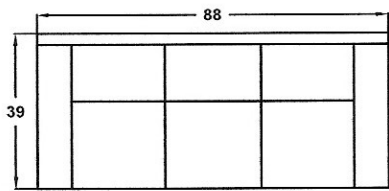

ARMLESS HEX SOFA (HEX)

HEX SOFA (SX)

ARMLESS LOVESEAT (ALS)

LARGE WEDGE (LW)

LEFT ARM HEX SOFA (LAX)

RIGHT ARM CHAISE (RAH)

LEFT ARM CHAISE (LAH)

SMALL WEDGE (SW)

RIGHT ARM HEX SOFA (RAX)

**V2
GROUP
1/4" SCALE**

SOFA (S)

LOVESEAT (L)

CHAIR (C)

RIGHT CORNER SOFA (RCS)

LEFT ARM SOFA (LAS)

LEFT ARM LOVESEAT (LAL)