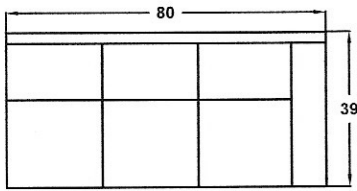

ARMLESS HEX SOFA (HEX)

HEX SOFA (SX)

ARMLESS LOVESEAT (ALS)

LARGE WEDGE (LW)

LEFT ARM HEX SOFA (LAX)

RIGHT ARM CHAISE (RAH)

LEFT ARM CHAISE (LAH)

SMALL WEDGE (SW)

RIGHT ARM HEX SOFA (RAX)

**V2
GROUP
1/4" SCALE**

SOFA (S)

LOVESEAT (L)

CHAIR (C)

RIGHT CORNER SOFA (RCS)

LEFT ARM SOFA (LAS)

LEFT ARM LOVESEAT (LAL)

LEFT ARM CHAIR (LAC)

LEFT CORNER SOFA (LCS)

RIGHT ARM SOFA (RAS)

RIGHT ARM LOVESEAT (RAL)

RIGHT ARM CHAIR (RAC)

ARMLESS CHAIR (AC)

OTTOMAN (OT)

CORNER CHAIR (CC)