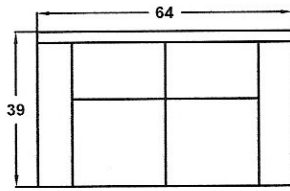

ARMLESS HEX SOFA (HEX)

HEX SOFA (SX)

ARMLESS LOVESEAT (ALS)

LARGE WEDGE (LW)

LEFT ARM HEX SOFA (LAX)

RIGHT ARM CHAISE (RAH)

LEFT ARM CHAISE (LAH)

SMALL WEDGE (SW)

RIGHT ARM HEX SOFA (RAX)

**V2
GROUP
1/4" SCALE**

SOFA (S)

LOVESEAT (L)

CHAIR (C)

RIGHT CORNER SOFA (RCS)

LEFT ARM SOFA (LAS)

LEFT ARM LOVESEAT (LAL)