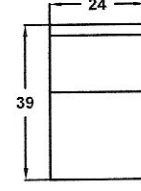

RIGHT ARM HEX SOFA (RAX)

**V2
GROUP
1/4" SCALE**

SOFA (S)

LOVESEAT (L)

CHAIR (C)

RIGHT CORNER SOFA (RCS)

LEFT ARM SOFA (LAS)

LEFT ARM LOVESEAT (LAL)

LEFT ARM CHAIR (LAC)

LEFT CORNER SOFA (LCS)

RIGHT ARM SOFA (RAS)

RIGHT ARM LOVESEAT (RAL)

RIGHT ARM CHAIR (RAC)

ARMLESS CHAIR (AC)

OTTOMAN (OT)

CORNER CHAIR (CC)

ARMLESS HEX SOFA (HEX)

HEX SOFA (SX)

ARMLESS LOVESEAT (ALS)

LARGE WEDGE (LW)

LEFT ARM HEX SOFA (LAX)

RIGHT ARM CHAISE (RAH)

LEFT ARM CHAISE (LAH)

SMALL WEDGE (SW)