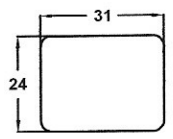

RIGHT ARM HEX SOFA (RAX)

**V2
GROUP
1/4" SCALE**

SOFA (S)

LOVESEAT (L)

CHAIR (C)

RIGHT CORNER SOFA (RCS)

LEFT ARM SOFA (LAS)

LEFT ARM LOVESEAT (LAL)

LEFT ARM CHAIR (LAC)

LEFT CORNER SOFA (LCS)

RIGHT ARM SOFA (RAS)

RIGHT ARM LOVESEAT (RAL)

RIGHT ARM CHAIR (RAC)

ARMLESS CHAIR (AC)

OTTOMAN (OT)

CORNER CHAIR (CC)

ARMLESS HEX SOFA (HEX)

HEX SOFA (SX)

ARMLESS LOVESEAT (ALS)

LARGE WEDGE (LW)

LEFT ARM HEX SOFA (LAX)

RIGHT ARM CHAISE (RAH)

LEFT ARM CHAISE (LAH)

SMALL WEDGE (SW)