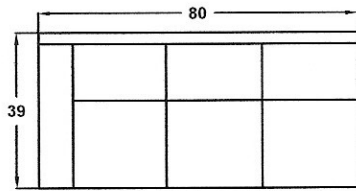

ARMLESS HEX SOFA (HEX)

HEX SOFA (SX)

ARMLESS LOVESEAT (ALS)

LARGE WEDGE (LW)

LEFT ARM HEX SOFA (LAX)

RIGHT ARM CHAISE (RAH)

LEFT ARM CHAISE (LAH)

SMALL WEDGE (SW)

RIGHT ARM HEX SOFA (RAX)

**V2
GROUP
1/4" SCALE**

SOFA (S)

LOVESEAT (L)

CHAIR (C)

RIGHT CORNER SOFA (RCS)

LEFT ARM SOFA (LAS)

LEFT ARM LOVESEAT (LAL)

LEFT ARM CHAIR (LAC)

LEFT CORNER SOFA (LCS)

RIGHT ARM SOFA (RAS)

RIGHT ARM LOVESEAT (RAL)

RIGHT ARM CHAIR (RAC)

ARMLESS CHAIR (AC)

OTTOMAN (OT)

CORNER CHAIR (CC)