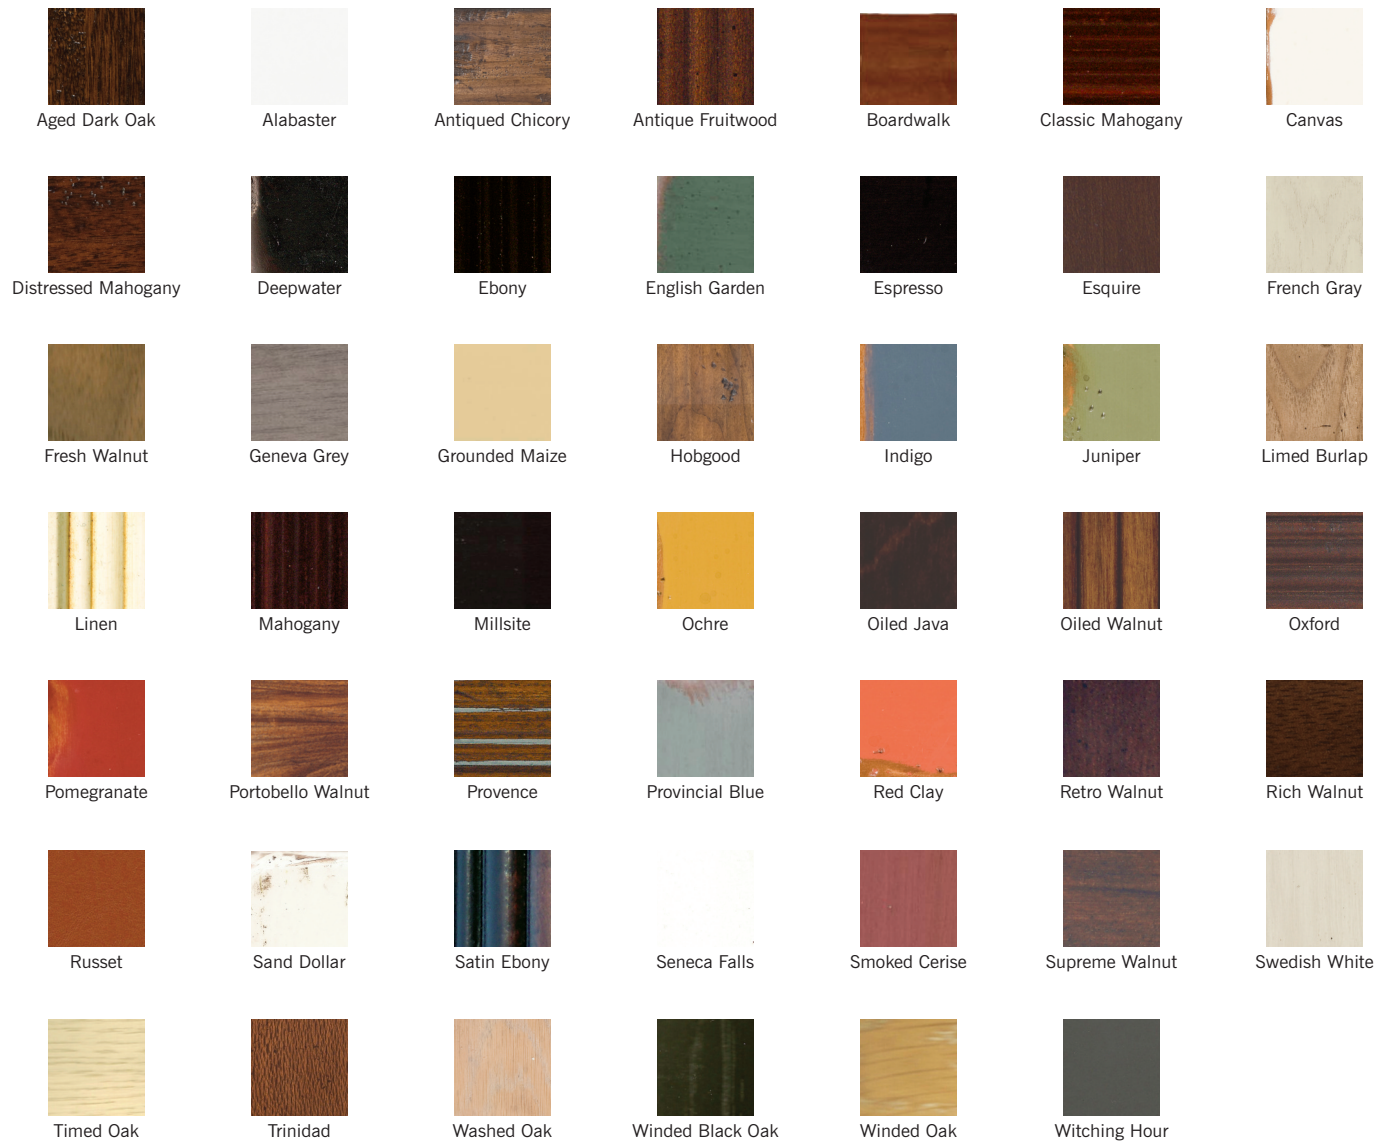

Finishes: Upholstery

Upholstered frames with exposed wood parts are offered in a standard finish. Unless otherwise specified, the standard finish will be applied to exposed wood parts. Most all styles are available in the finishes below. Pricing is noted with each style.

Note: The actual finish may vary from the catalog illustration because of photography. Also, finished colors may vary due to various wood species used. Refer to the finish board for actual wood samples.

Standard Finish Options (no charge)

Premium Finishes (additional charge)

Italian Leaf Finishes (additional charge)