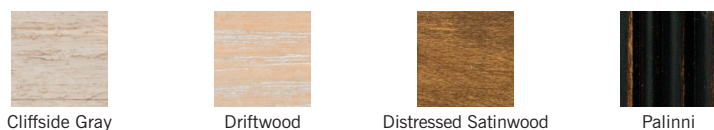

Finishes: Upholstery

Upholstered frames with exposed wood parts are offered in a standard finish. Unless otherwise specified, the standard finish will be applied to exposed wood parts. Most all styles are available in the finishes below. Pricing is noted with each style.

Note: The actual finish may vary from the catalog illustration because of photography. Also, finished colors may vary due to various wood species used. Refer to the finish board for actual wood samples.

Standard Finish Options (no charge)

Premium Finishes (additional charge)

Italian Leaf Finishes (additional charge)