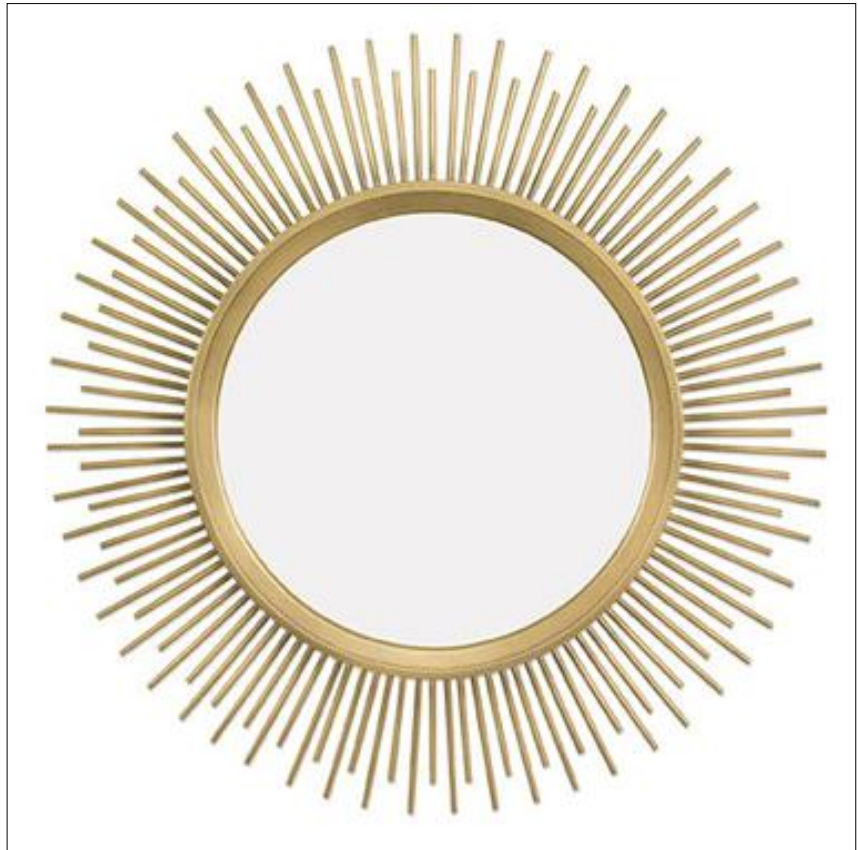

## W355M-BR Carmen Round Spoked Mirror

### DIMENSIONS

Overall:

Inside:

Arm Height:

Seat Height:

Diameter: 44 DIA

Recline Depth: